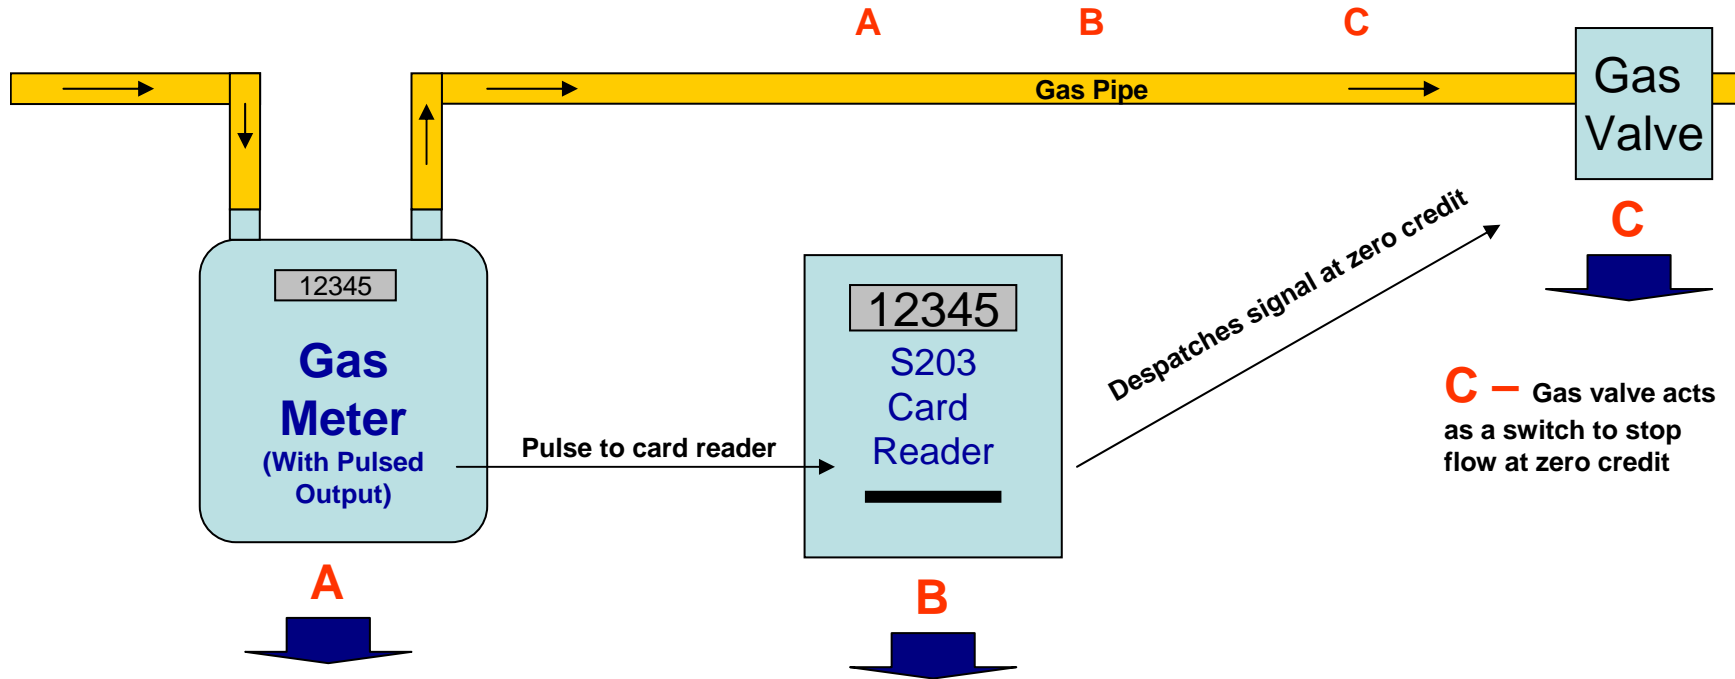

Card Gas Prepayment

meters uk Ltd

HOW IT WORKS

3 Component Parts - Gas Meter + Card Reader + Gas Valve

A – The Gas Meter Measures consumption and despatches a pulse apportioned to the flow/consumption of gas to the Series 203 Card Reader

B – Series 203 Card Reader receives pulses and converts into a billing value. At zero credit a signal is despatched to close gas valve

C – Gas valve acts as a switch to stop flow at zero credit

www.meters.co.uk