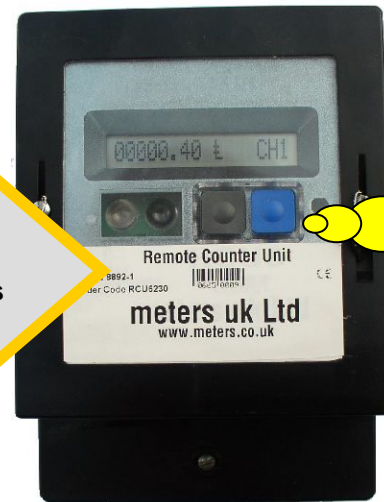

RCU Remote Counter Unit

Provides remote reading facilities for Utility Meters

Utility Meters send pulse(s) to RCU

RCU6 can read up to 6 meters
RCU despatches pulses outward
£\$E – RCU Can be configured for monetary readouts

Ease of reading £ \$ E
Retro fits existing meters

Outward Pulses to BMS/AMR System (s)

Web info www.meters.co.uk/ruc.htm

meters uk ltd – Whitegate – White Lund – Lancaster – LA3 3BT – Tel 01524 555929 Fax 01524 847009